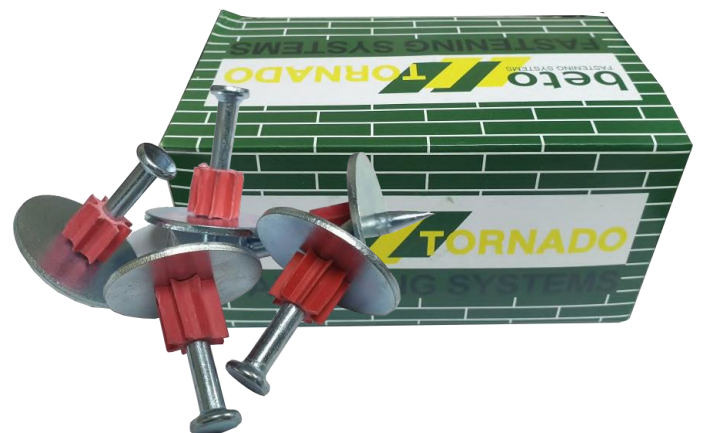

GUN NAIL WITH RED WASHER