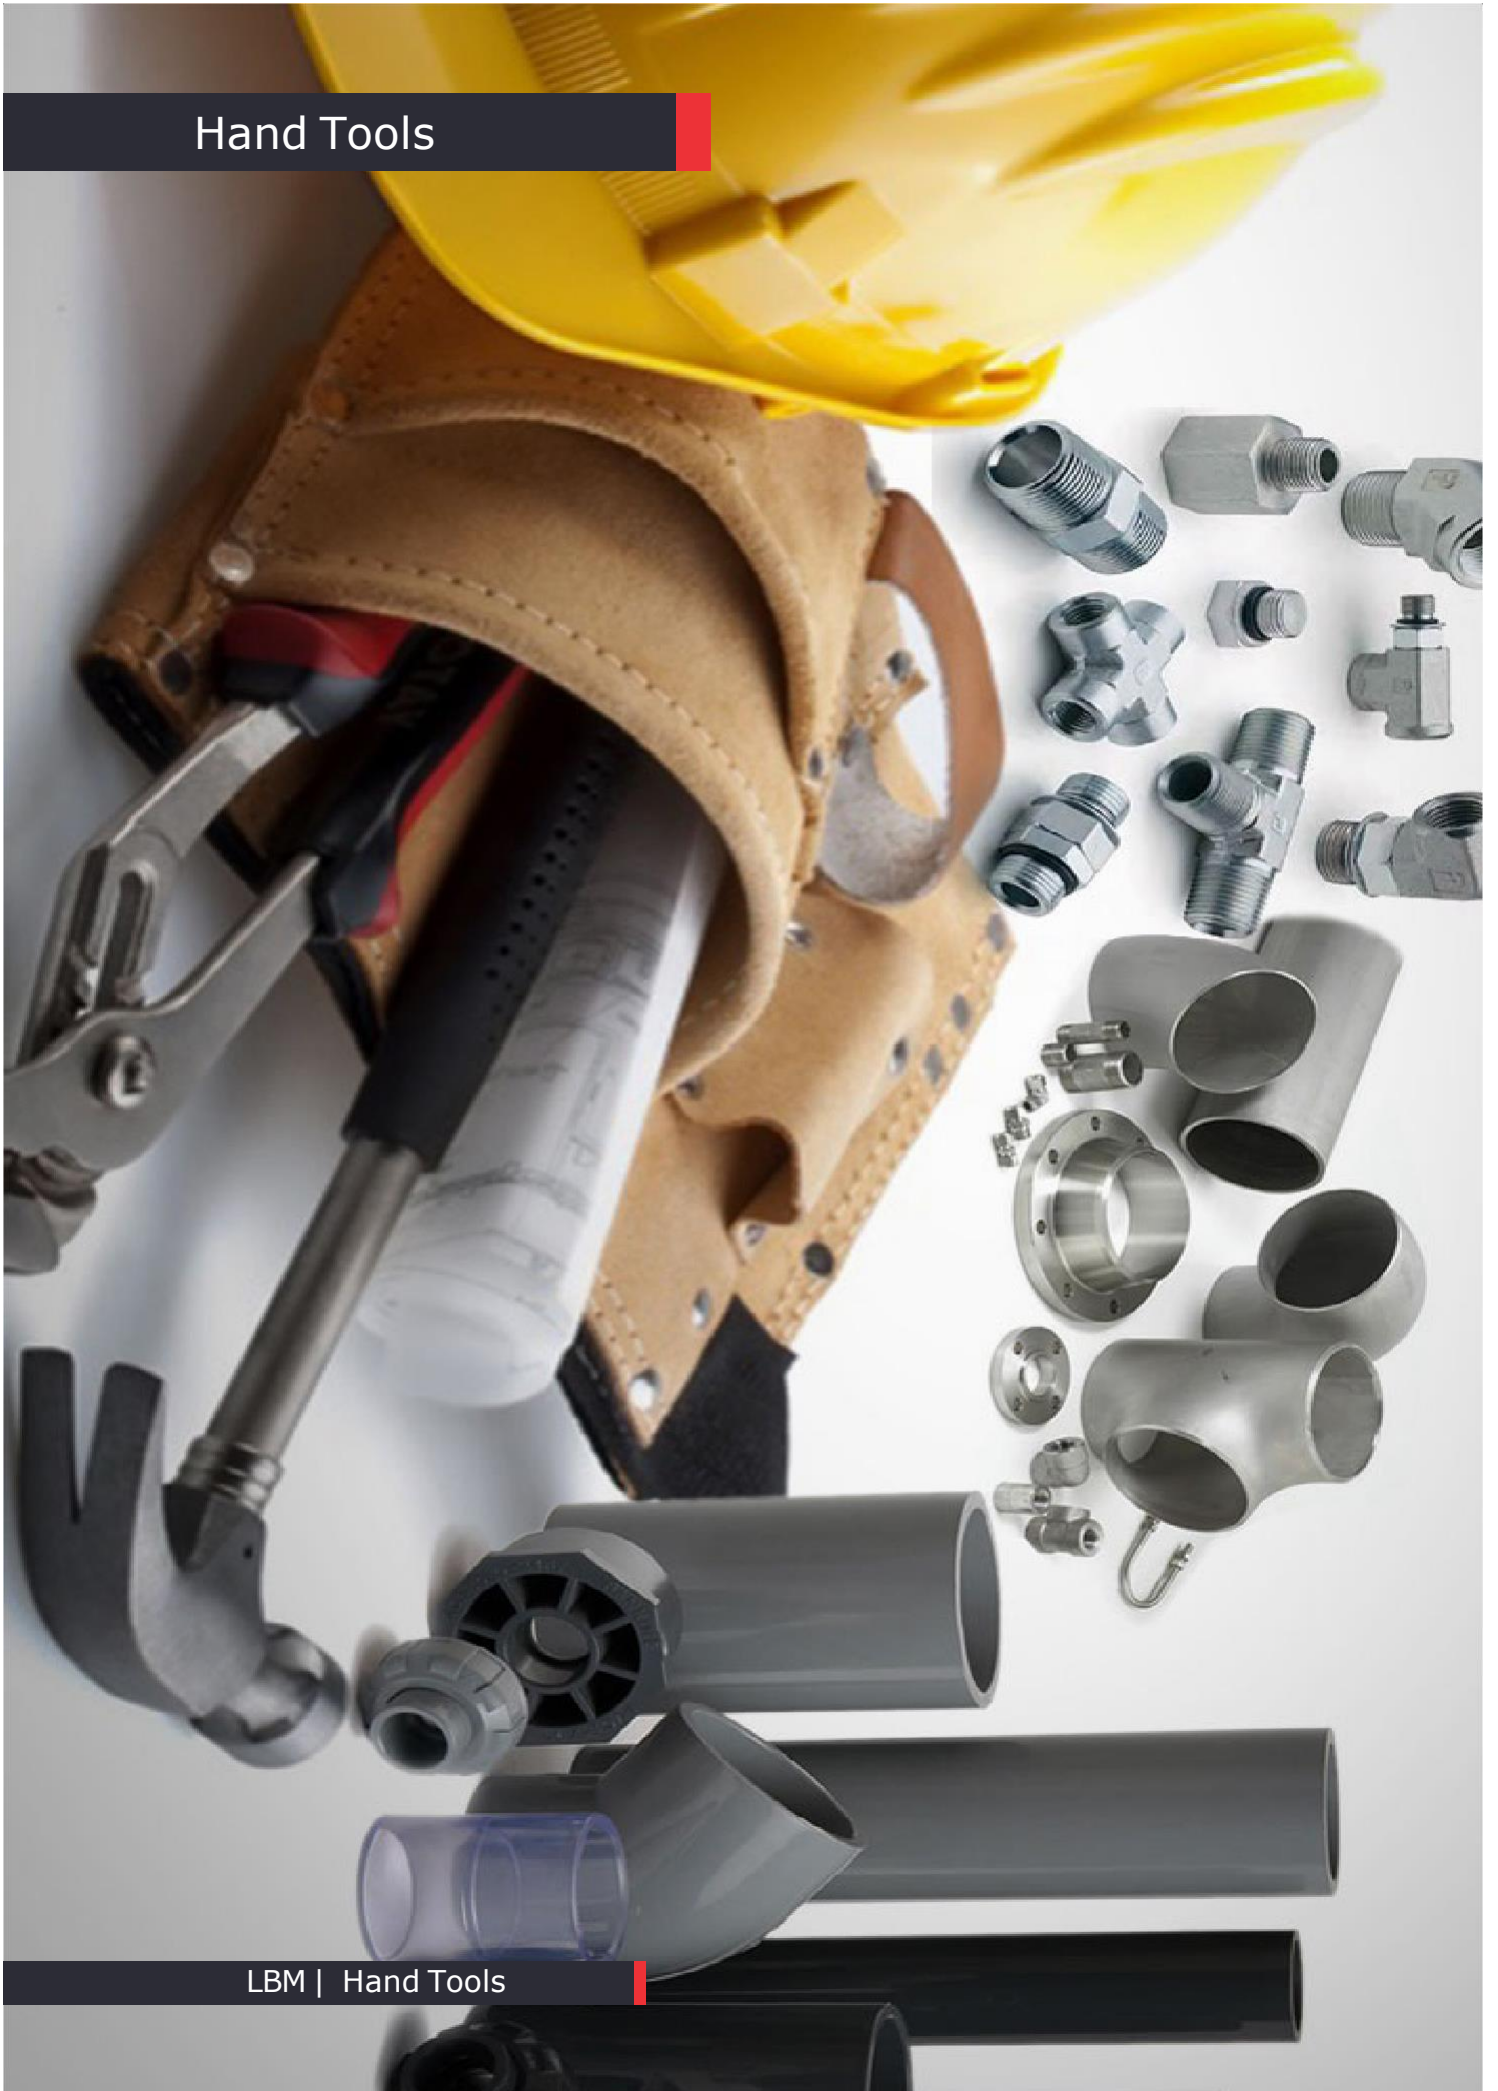

THOMSUN

Cosmoplast

aquatherm

ELECTRICAL PIPES AND FITTINGS

CLIPSAL®

DECODUCT®
CABLE MANAGEMENT SYSTEMS

EMKAY®
PVC CONDUIT FITTINGS

Hand Tools