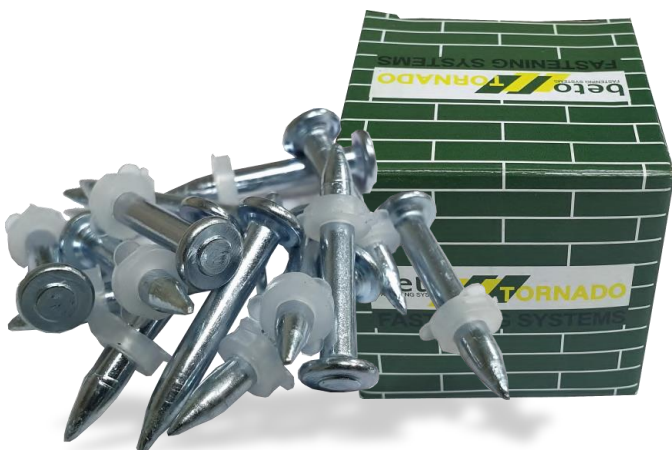

BLACK STEEL NAIL

Descriptions	Unit
Black Steel Nail 1"	PKT
Black Steel Nail 1 1/2"	PKT
Black Steel Nail 2"	PKT
Black Steel Nail 3"	PKT
Black Steel Nail 4"	PKT

WHITE STEEL NAIL

Descriptions	Unit
White Steel Nail 1"	PKT
White Steel Nail 1 1/2"	PKT
White Steel Nail 2"	PKT
White Steel Nail 3"	PKT
White Steel Nail 4"	PKT

WIRE NAILS

Descriptions	Unit
Wire Nail 1" 4 Kg	CTN
Wire Nail 1.5" 4 Kg	CTN
Wire Nail 1.5" 18 Kg	CTN
Wire Nail 2" 4 Kg	CTN
Wire Nail 2" 20 Kg	CTN
Wire Nail 2" 14 Kg	CTN
Wire Nail 2.5" 4 Kg	CTN
Wire Nail 2.5" 16 Kg	CTN

Descriptions	Unit
Wire Nail 2.5" 18 Kg	CTN
Wire Nail 3" 4 Kg	CTN
Wire Nail 3" 18 Kg	CTN
Wire Nail 4" 4 Kg	CTN
Wire Nail 4" 20 Kg	CTN
Wire Nail 6" 4 Kg	CTN

GUN NAIL

GUN NAIL WITH RED WASHER